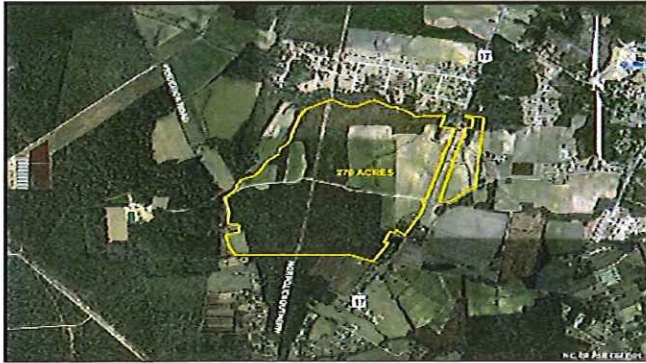

Beaufort County Industrial Park at Chocowinity

THRIVE
in NORTH
CAROLINA

General Information

246 acres conveniently located on US 17 Highway with rail and natural gas access.

Address: 5372 US 17 Highway
Large tract of land ideally located on NC 17.
Chocowinity, NC 27817

Site ID: CNE-13368
County: Beaufort
In City Limits: No

County Tier Designation: 1
UP or AG Zone:

Former Use: Agriculture
Type of Location: Industrial Park
Indus/Bus. Park: Beaufort County Industrial Park at Chocowinity

Closest Commercial or General Aviation Service: Warren Field, 5.43 miles

Rail

Rail Service Provider: Norfolk Southern Corporation

Potential for Rail: Yes

Distance to Rail:

Rail Status:

Port

Closest Ports: Port of Morehead City,
68.02 miles

Closest 4-year University: East Carolina University,
28.82 miles

Maps

Street Map of Beaufort County Industrial Park at Chocowinity

State Map of Beaufort County Industrial Park at Chocowinity

Contact

Tiffany McNeill, Client Services Manager
NC Department of Commerce
tmcneill@nccommerce.com, 919.733.4977